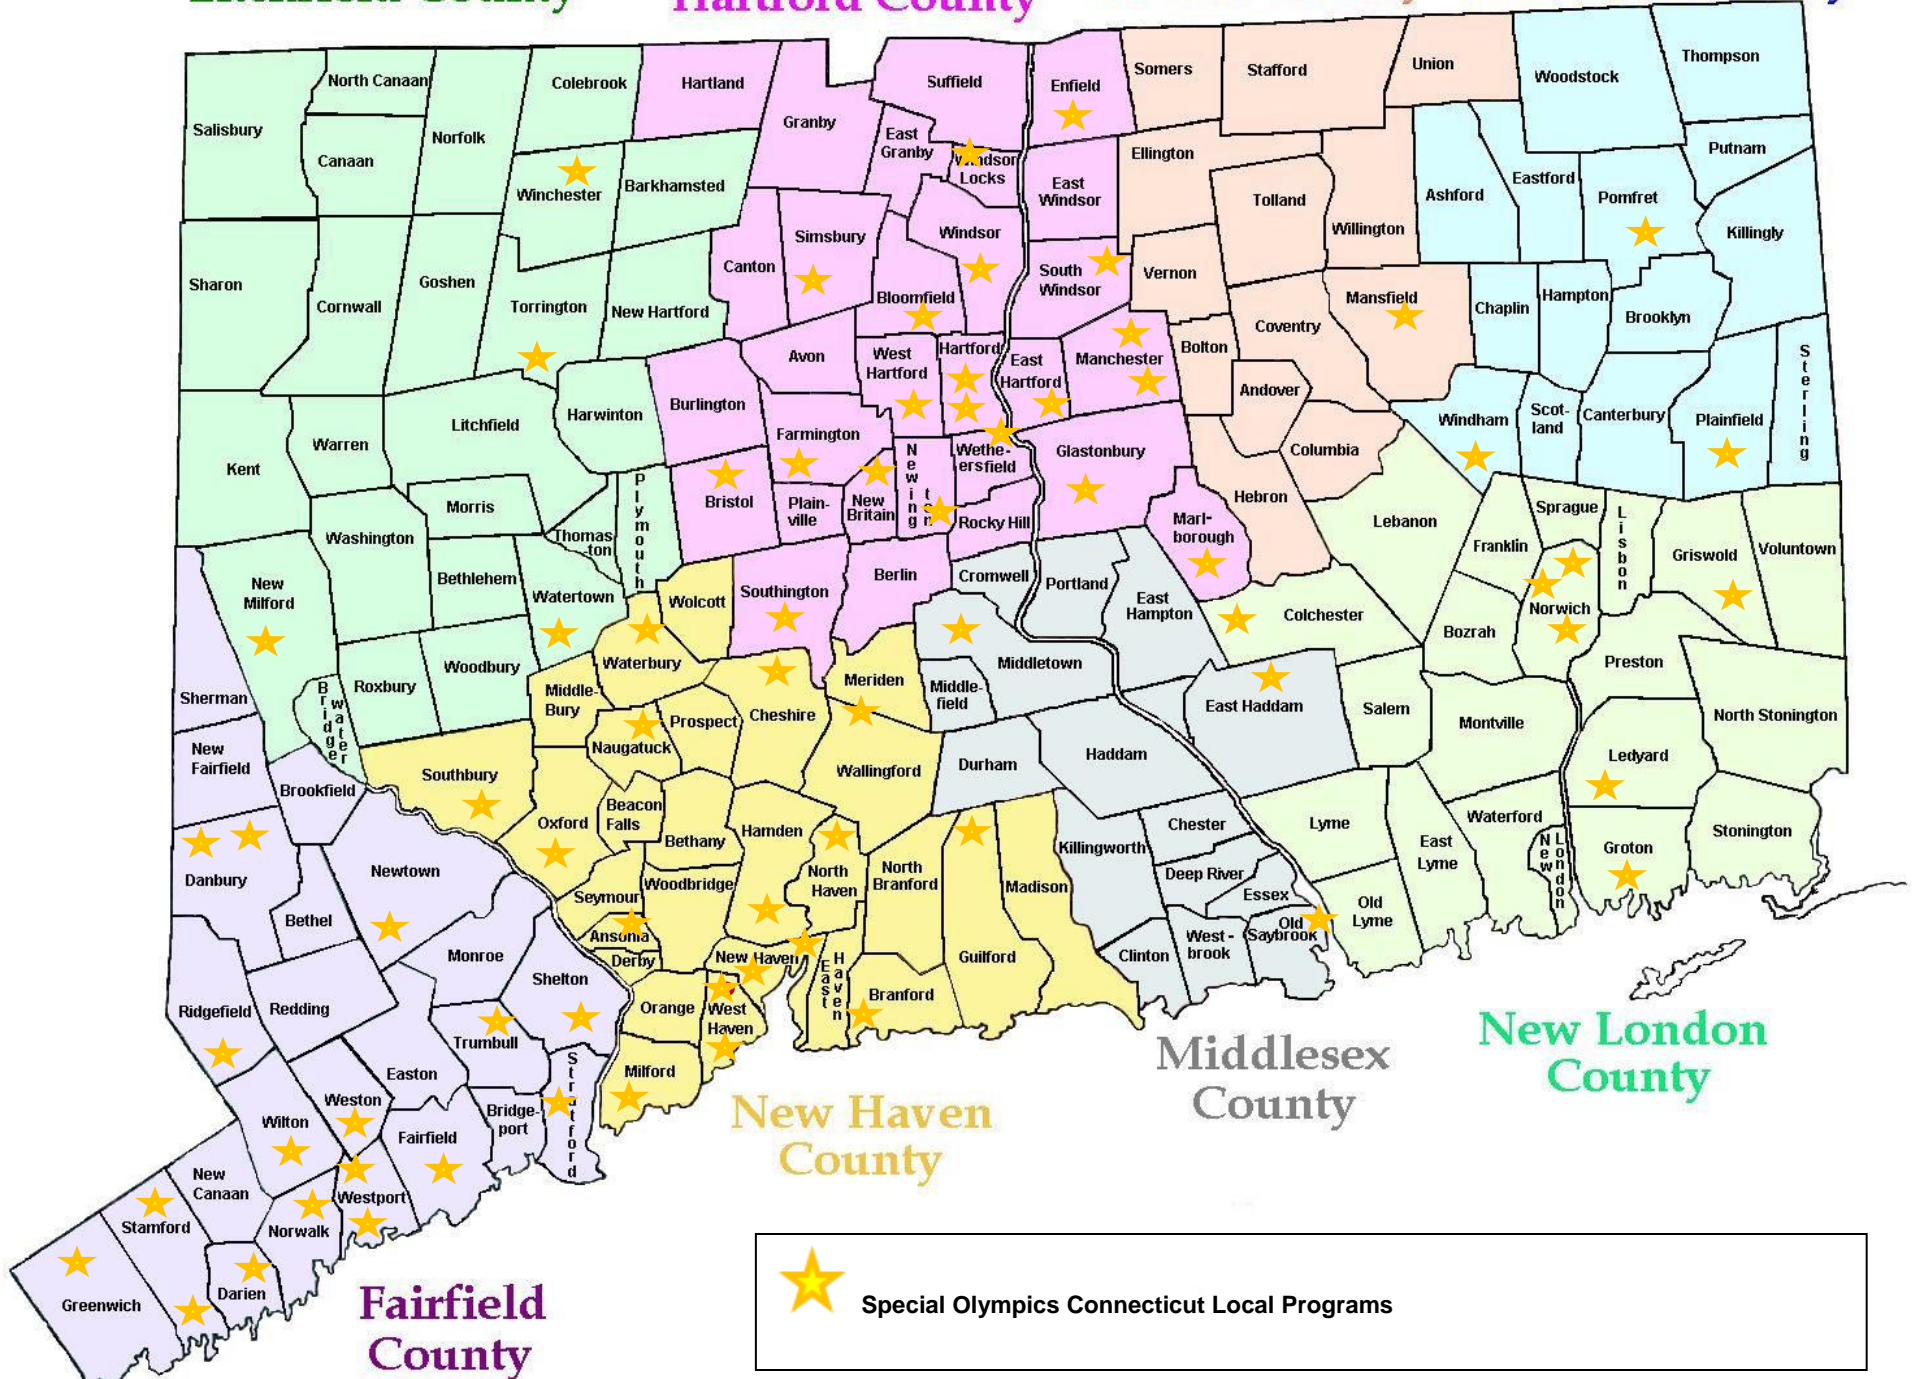

Litchfield County

Hartford County

Tolland County

Windham County

Special Olympics Connecticut Local Programs